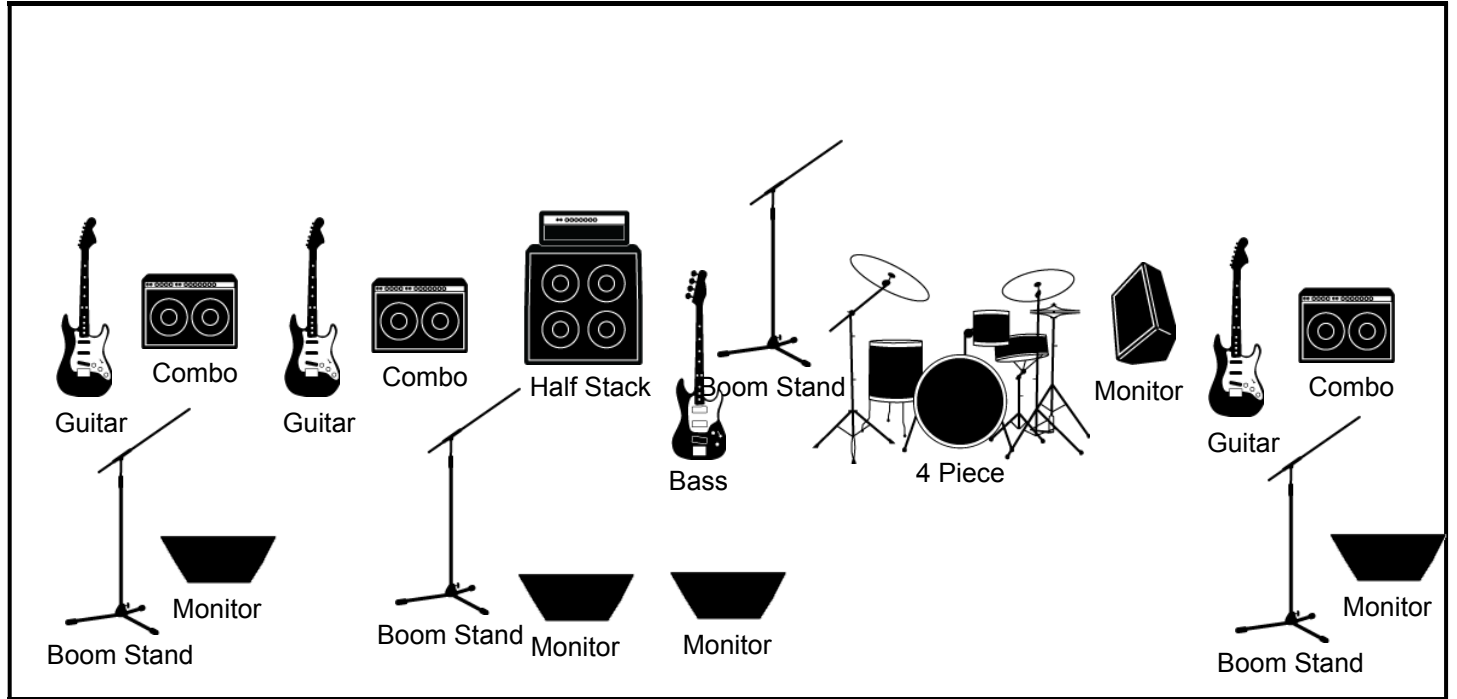

STAGE PLOT DESIGNER

BAND NAME

VENUE

SHOW DATE / TIME

Holebones

STAGE

INPUT LIST

1	Kick	9	Guitar Mic 1	17	
2	Snare	10	Guitar Mic 2	18	
3	Tom	11	Guitar Mic 3	19	
4	Floor	12	Lead Vox (Bass)	20	
5	Hi Hat	13	BGV 1 (Guitar Right)	21	
6	OH Left	14	BGV 2 (Guitar Left)	22	
7	OH Right	15	BGV 3 (Drums)	23	
8	Bass D.I.	16		24	

NOTES

1 Keyboard Stand (for Lap Steel Guitar)
 Guitar Amps:
 Fender Deluxe, Deville, Twin, Super Reverb
 Roland Jazz Chorus
 Bass Amp:
 Mark Bass, Ampeg, Mesa Boogie, GrBass, Aguilar